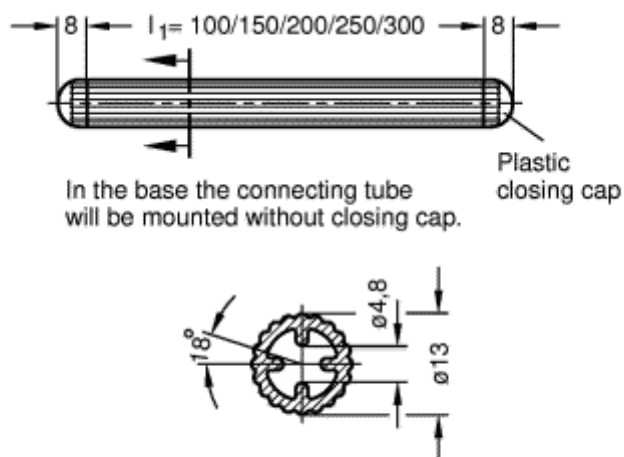

Data Sheet

Article number: 2310440060

Description: E+G MSR pipe $\varnothing 13 \times 200 \text{mm}$
MSR.60-T13-200

Measures

Colour = 200mm